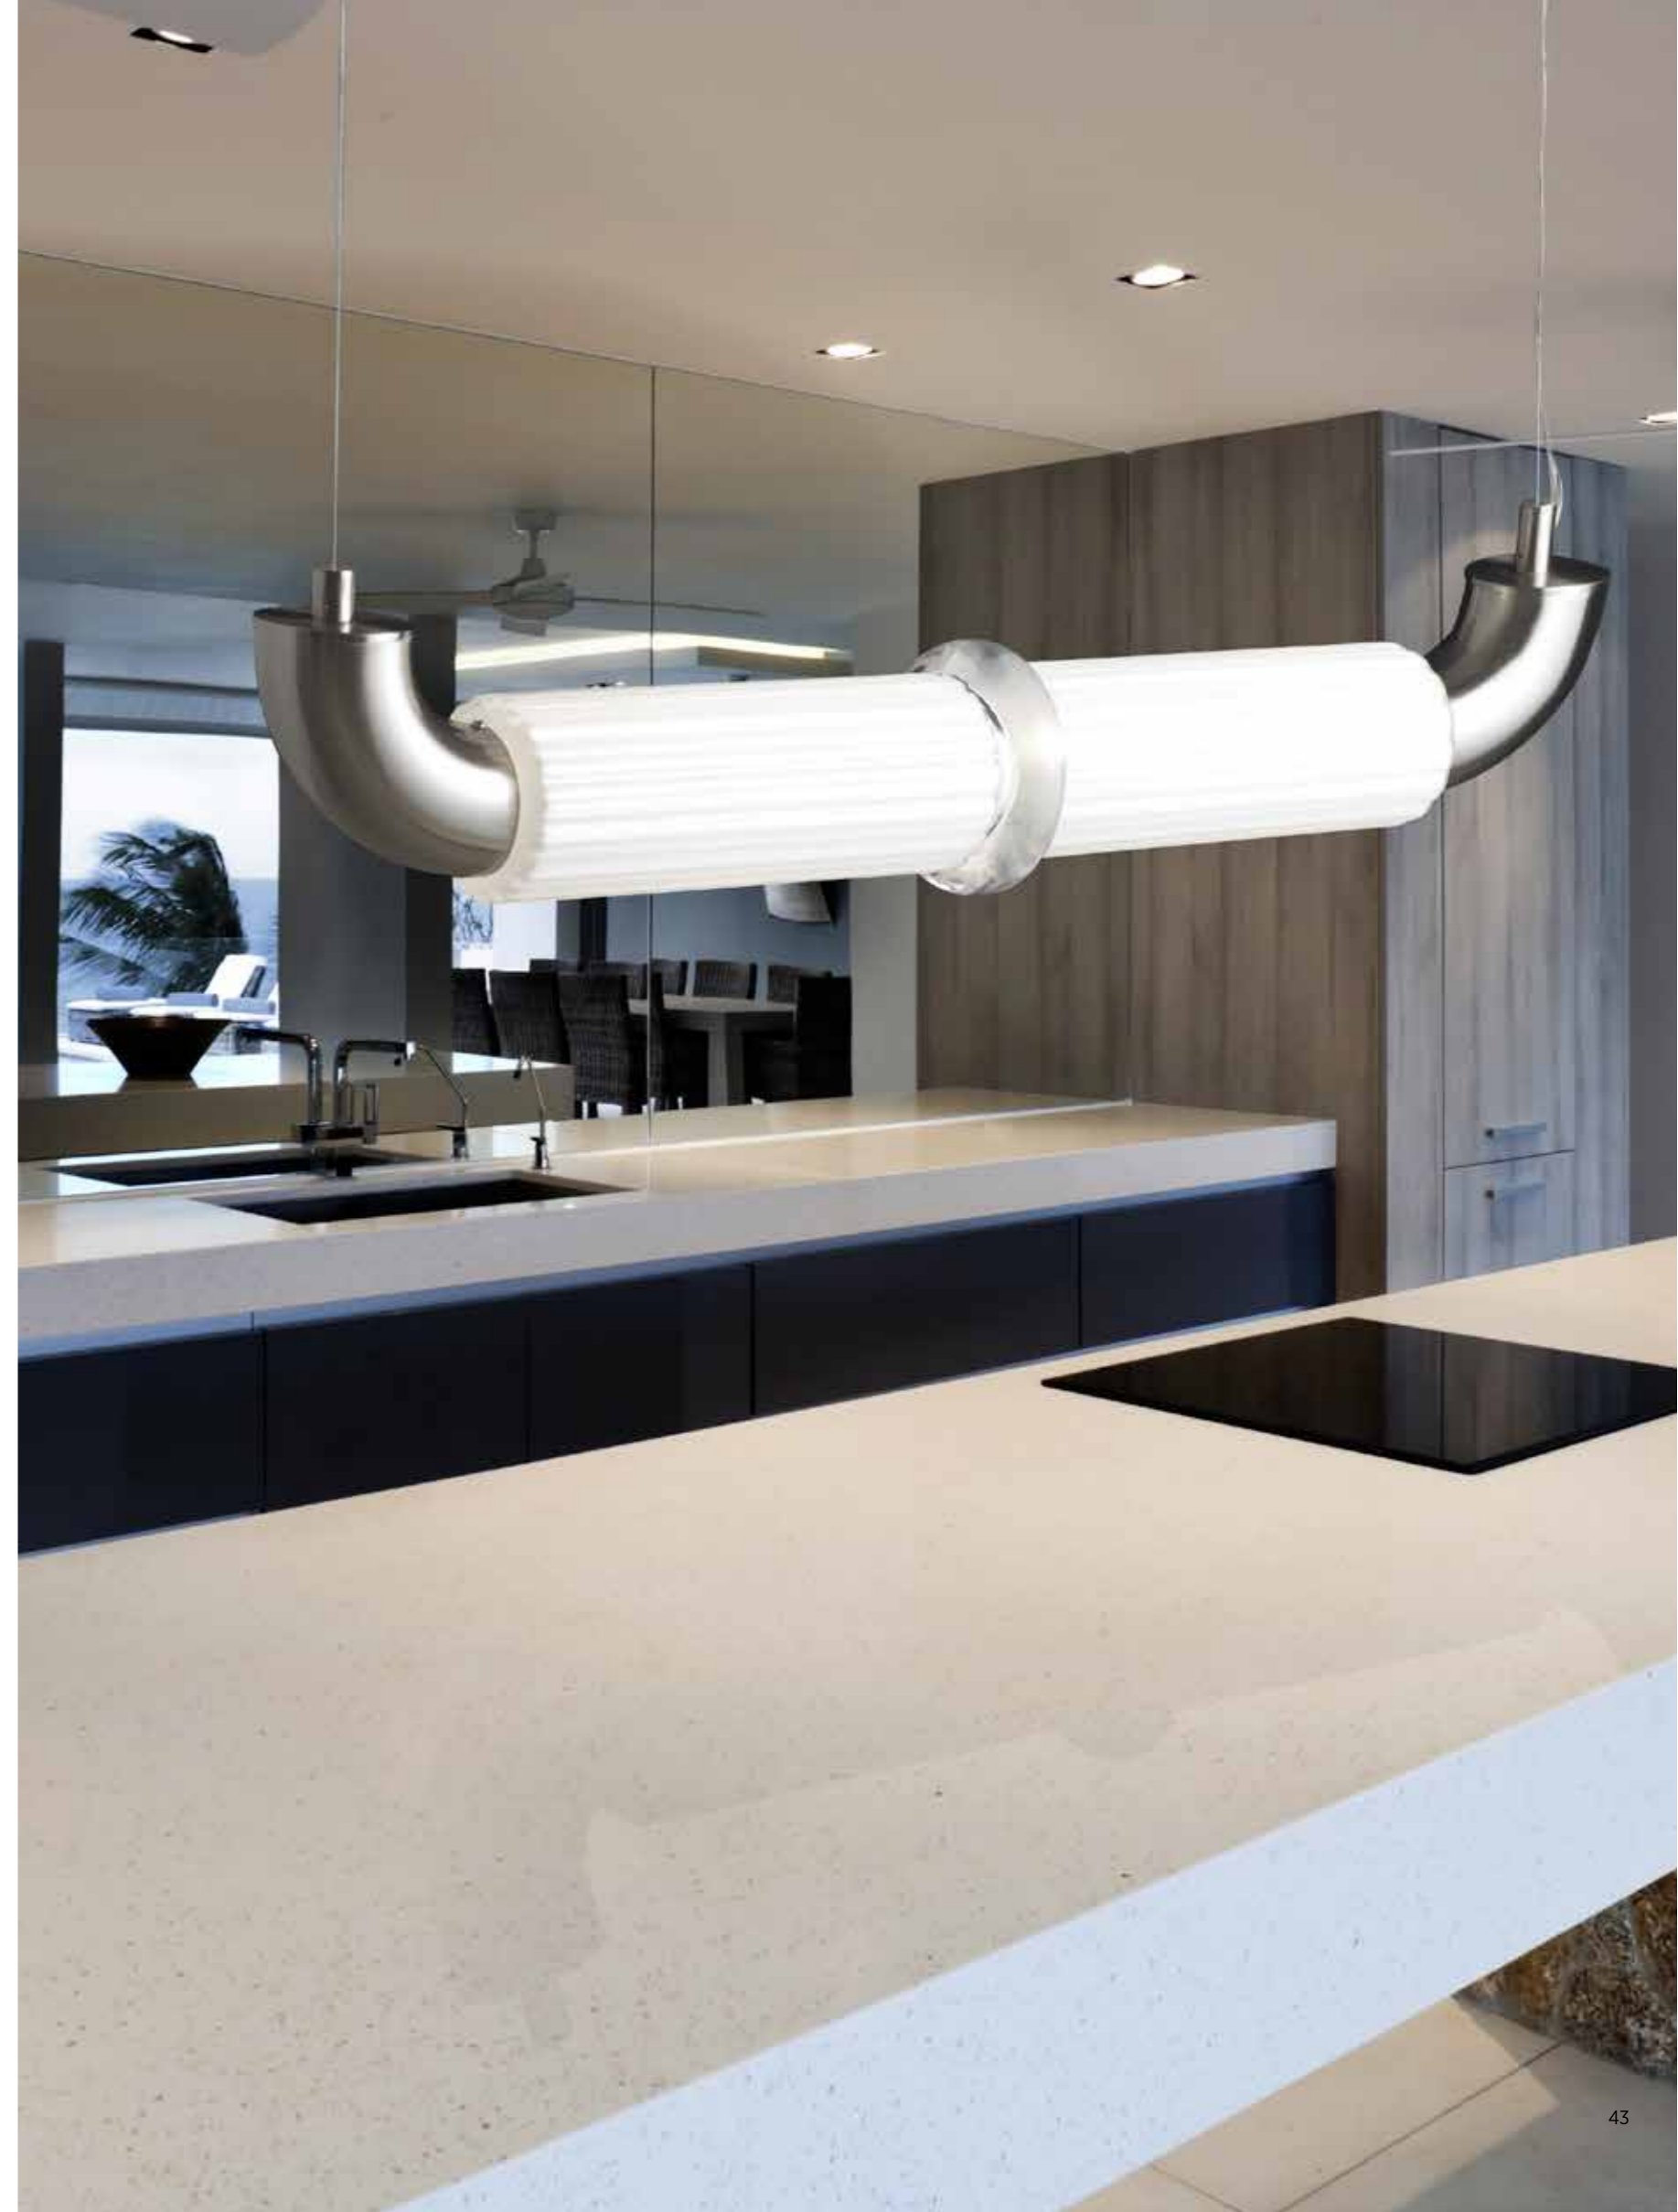

Art. 21047/C-OB
cm. ø30x100h (standard) min. height 50 (other height on request)
2 x E27 13W ES

Art. 21048/S-NB
cm. ø90x22h | 40W Strip Led (ballast included 24V)

Art. 21044/10-CB
cm. ø50x55h | 10 x E14 Tubolar led 4W